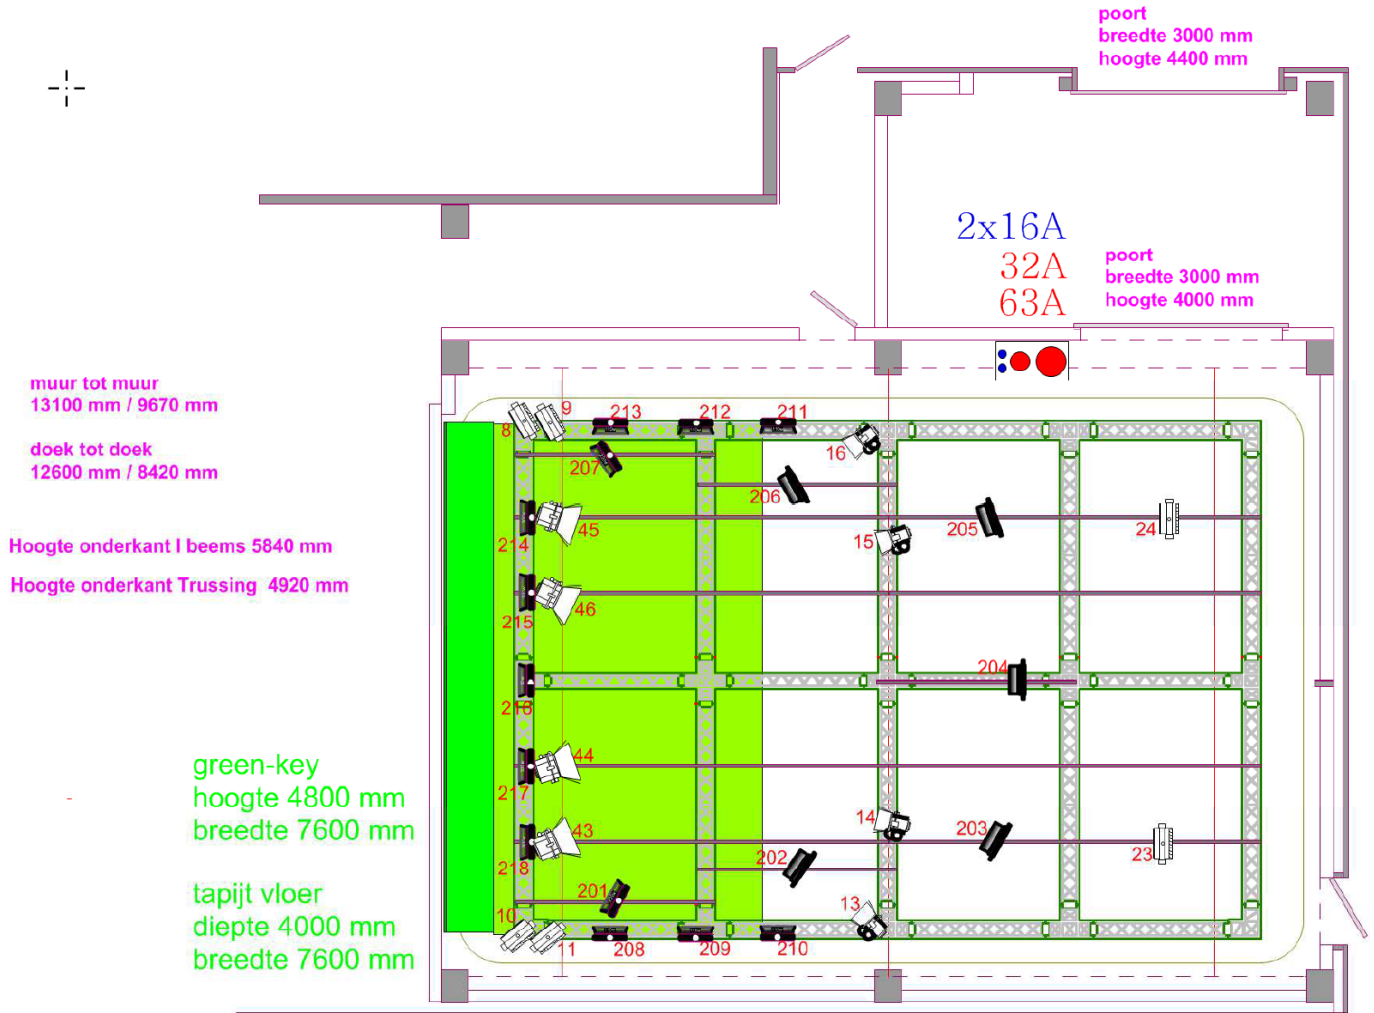

## STUDIO FLOOR

surface area:	13100 mm x 9670 mm
usable surface area:	12600 mm x 8420 mm
Height under beams:	5840 mm
Height under Truss:	4920 mm

## GREENKEY

---

Height: 4800mm

Width: 7600mm

Carpet floor

Height: 4000mm

Width: 7600mm

## ACCESS

---

Gate studio to stagehal, width 3000 mm, height 4000mm

Gate stagehal to outside, width 3000 mm, height 4400 mm